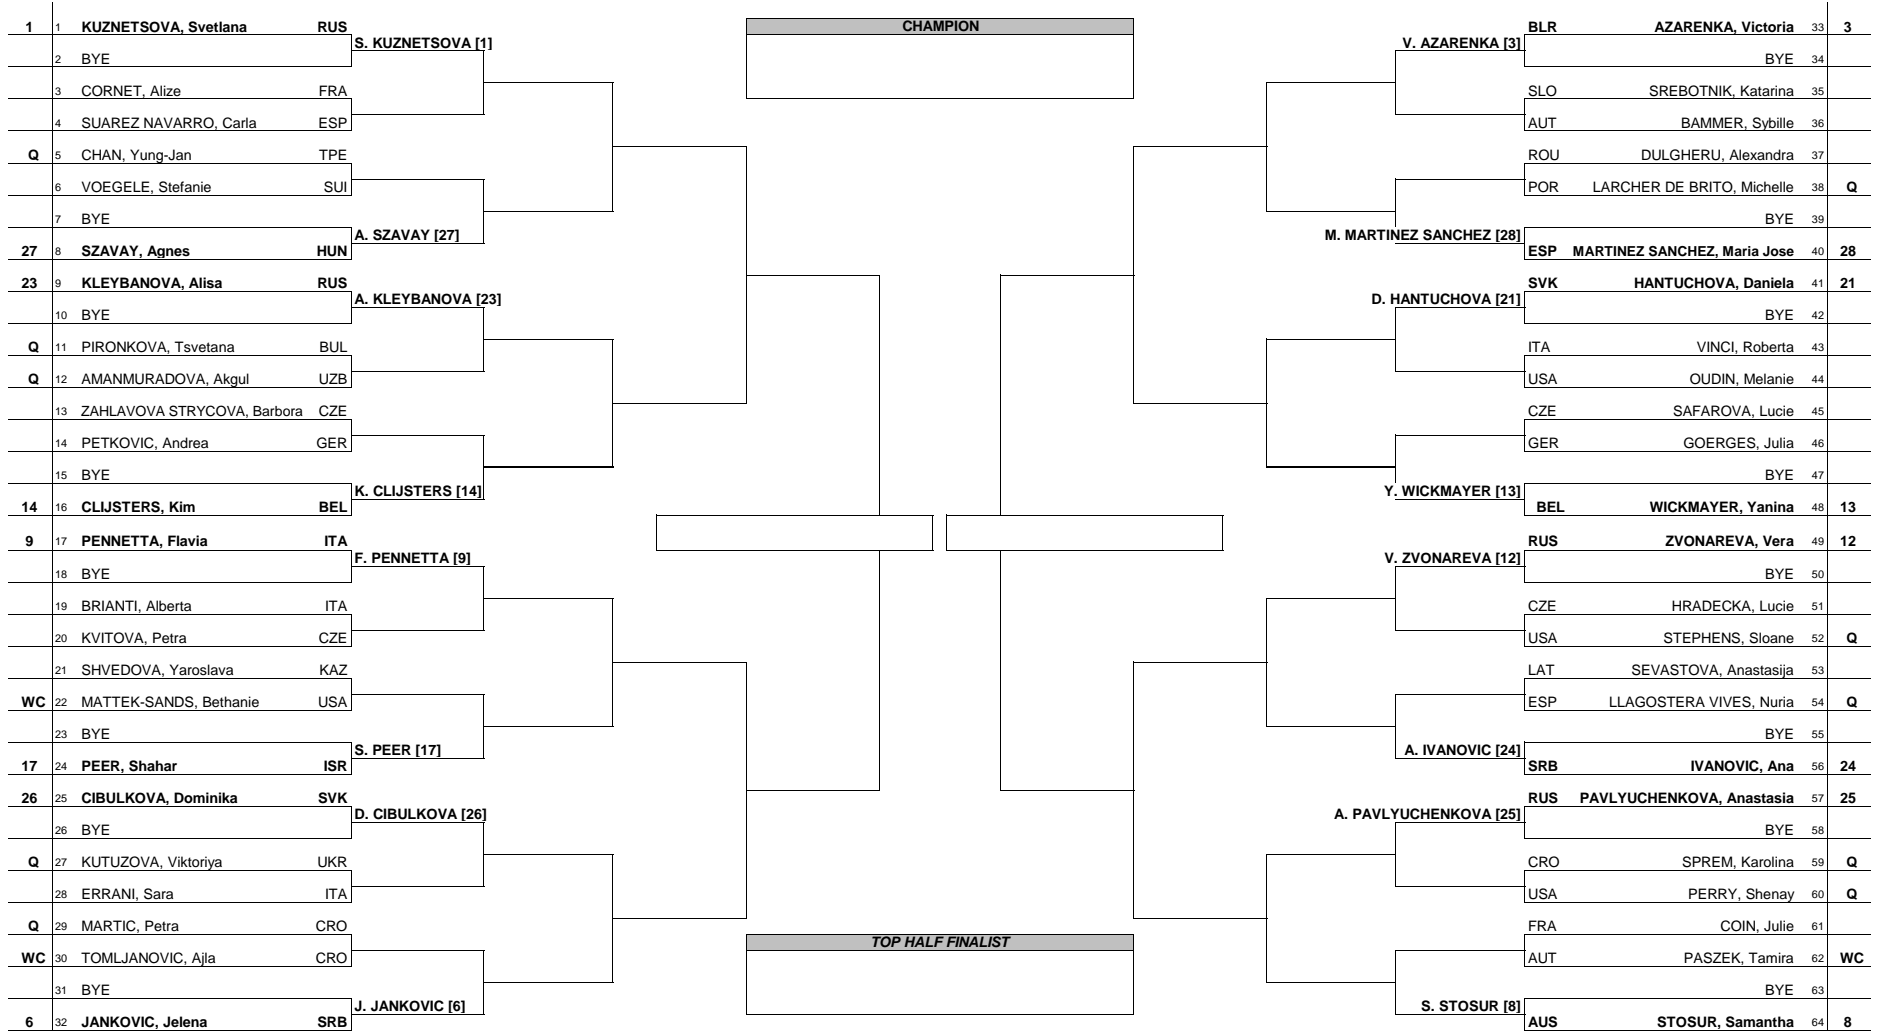

# BNP PARIBAS OPEN

## BNP Paribas Open MAIN DRAW SINGLES

Indian Wells, USA 8-21 March 2010  
Hard  
WTA Premier Mandatory - \$4,500,000  
609

Seeded Players		Rank	Seeded Players		Rank	Prize Money		Pts.	Lucky Losers	Retirements/W.O.
1	KUZNETSOVA, Svetlana	3	9	PENNETTA, Flavia	12	Winner	\$700,000	1000	Tanasugarn for Groenefeld - left foot injury	
2	WOZNIAK, Caroline	4	10	SHARAPOVA, Maria	13	Finalists	\$350,000	700		
3	AZARENKA, Victoria	6	11	BARTOLI, Marion	14	Semi-Finalists	\$150,000	450		
4	DEMENTIEVA, Elena	7	12	ZVONAREVA, Vera	15	Quarter Finalists	\$64,700	250		
5	RADWANSKA, Agnieszka	8	13	WICKMAYER, Yanina	16	4th Round	\$32,000	140		
6	JANKOVIC, Jelena	9	14	CLUSTERS, Kim	17	3rd Round	\$18,740	80		
7	LI, Na	10	15	SCHIAVONE, Francesca	18	2nd Round	\$11,500	50	Last Direct Acceptance	Players Representative
8	STOSUR, Samantha	11	16	PETROVA, Nadia	19	1st Round	\$7,050	5	Barrois - 81	Sony Ericsson WTA Tour Supervisor
									Y Bacinszky/B Mattek-Sands/A Glatch	D Kelsa/L Ceccerelli/T Cho